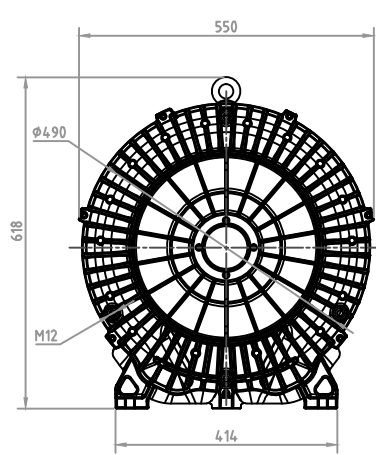

MODEL: EB-91E17, / 60Hz, 14.5Kw

DB CORPORATION COPYRIGHT

디비코퍼레이션
dbcorporation@naver.com