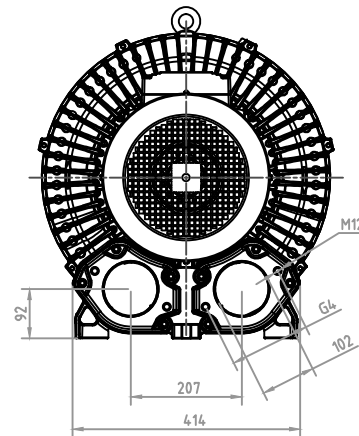

MODEL: EB-91E17, / 60Hz, 14.5Kw

DB CORPORATION COPYRIGHT

디비코퍼레이션
dbcorporation@naver.com