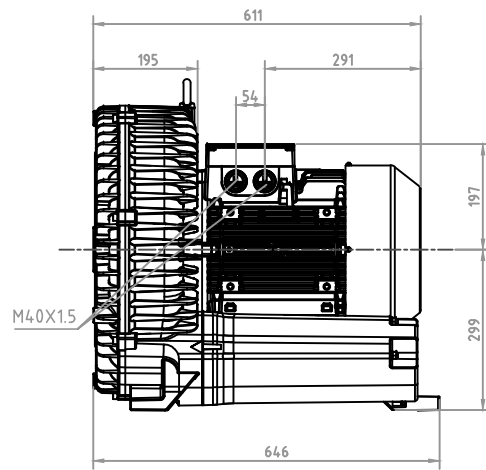

MODEL: EB-91E17, / 60Hz, 14.5Kw

DB CORPORATION COPYRIGHT

디비코퍼레이션
dbcorporation@naver.com