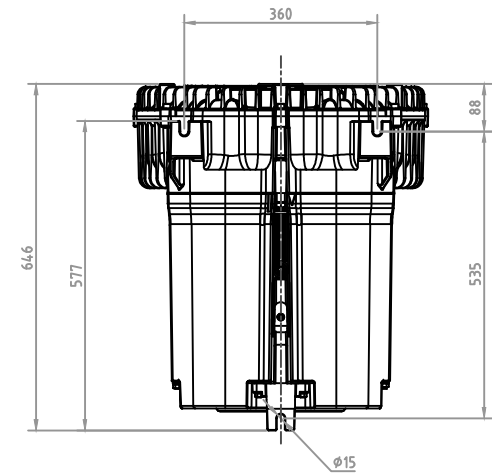

MODEL: EB-91E17, / 60Hz, 14.5Kw

DB CORPORATION COPYRIGHT

디비코퍼레이션
dbcorporation@naver.com