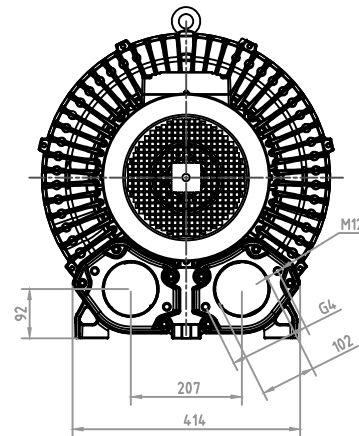

MODEL: 91E37, / 60Hz, 21.3Kw

DB CORPORATION COPYRIGHT

디비코퍼레이션  
dbccorporation@naver.com