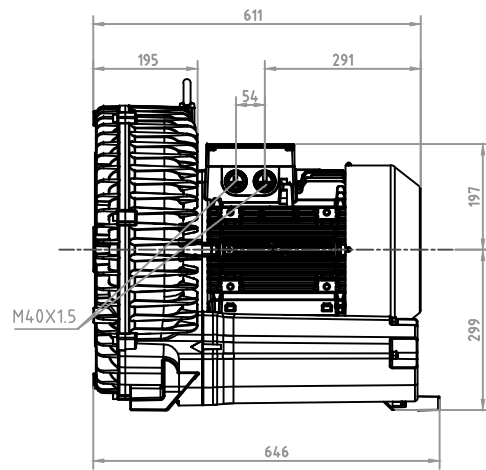

MODEL: 91E37, / 60Hz, 21.3Kw

DB CORPORATION COPYRIGHT

디비코퍼레이션  
dbccorporation@naver.com