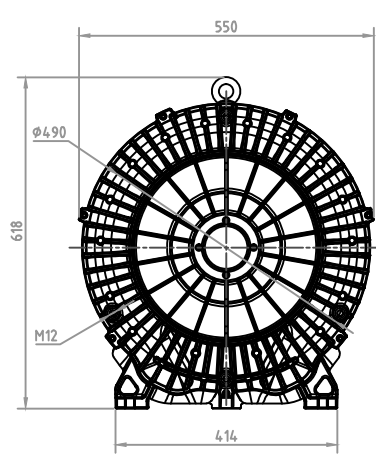

MODEL: 91E37, / 60Hz, 21.3Kw

DB CORPORATION COPYRIGHT

디비코퍼레이션  
dbccorporation@naver.com