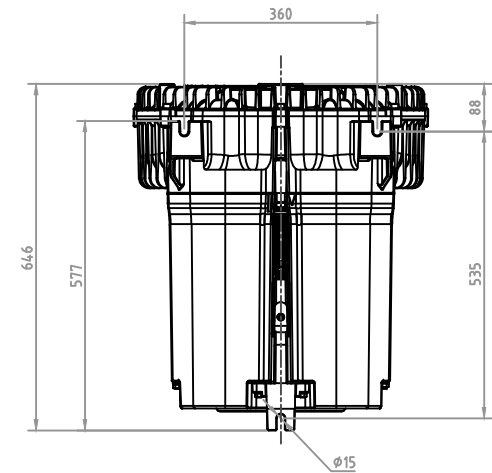

MODEL: 91E37, / 60Hz, 21.3Kw

DB CORPORATION COPYRIGHT

디비코퍼레이션  
dbccorporation@naver.com