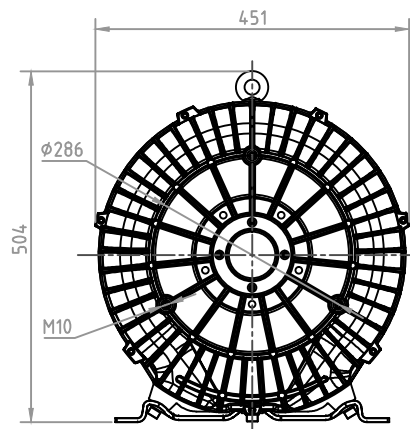

MODEL: 83E27, / 60Hz, 8.6Kw

DB CORPORATION COPYRIGHT

디비코퍼레이션
dbccorporation@naver.com