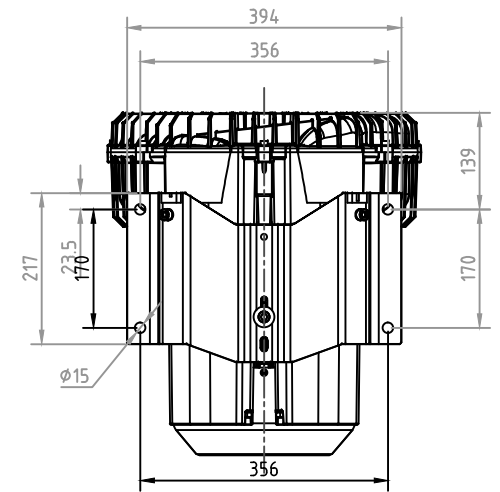

MODEL: 83E27, / 60Hz, 8.6Kw

DB CORPORATION COPYRIGHT

디비코퍼레이션
dbccorporation@naver.com