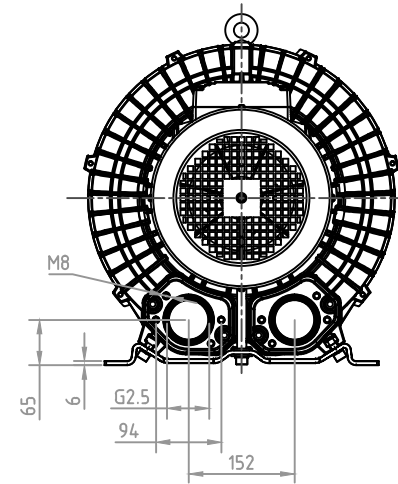

MODEL: 83E27, / 60Hz, 8.6Kw

DB CORPORATION COPYRIGHT

디비코퍼레이션
dbccorporation@naver.com