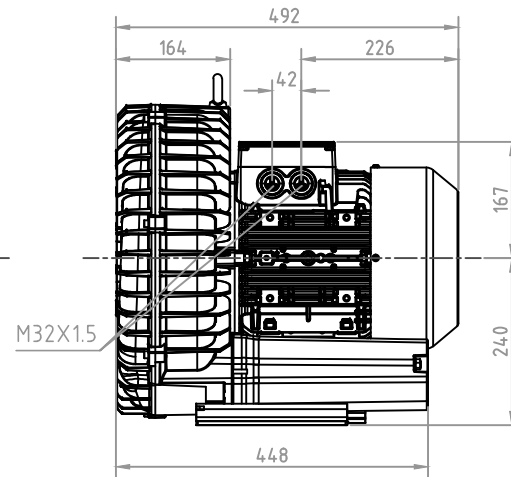

MODEL: 83E27, / 60Hz, 8.6Kw

DB CORPORATION COPYRIGHT

디비코퍼레이션
dbccorporation@naver.com