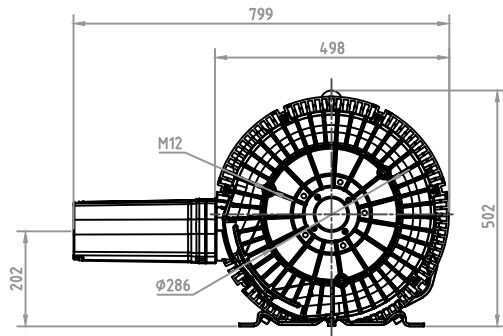

MODEL: 82E37, / 60Hz, 12.6Kw

DB CORPORATION COPYRIGHT

디비코퍼레이션  
dbcorporation@naver.com