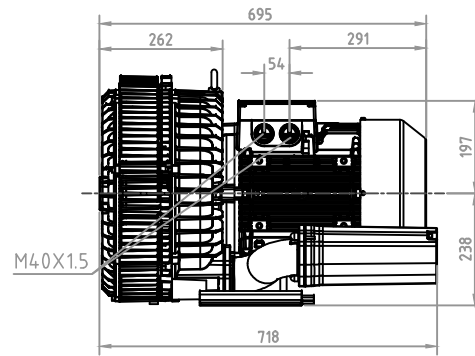

MODEL: 82E37, / 60Hz, 12.6Kw

DB CORPORATION COPYRIGHT

디비코퍼레이션  
dbcorporation@naver.com