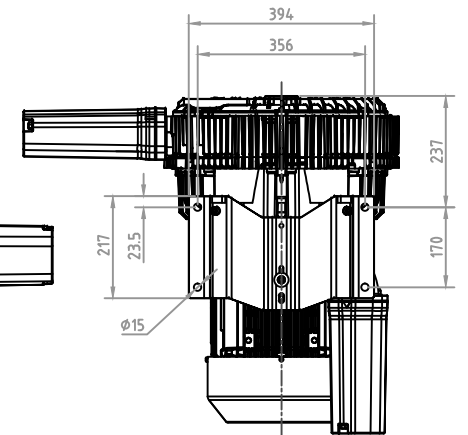

MODEL: 82E37, / 60Hz, 12.6Kw

DB CORPORATION COPYRIGHT

디비코퍼레이션  
dbcorporation@naver.com