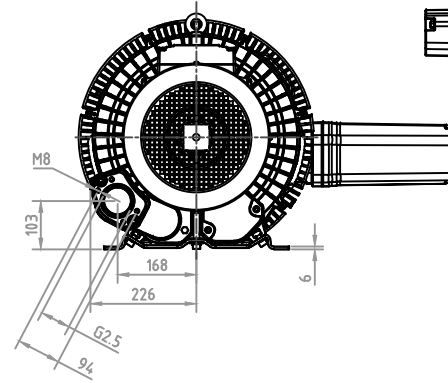

MODEL: 82E37, / 60Hz, 12.6Kw

DB CORPORATION COPYRIGHT

디비코퍼레이션  
dbcorporation@naver.com