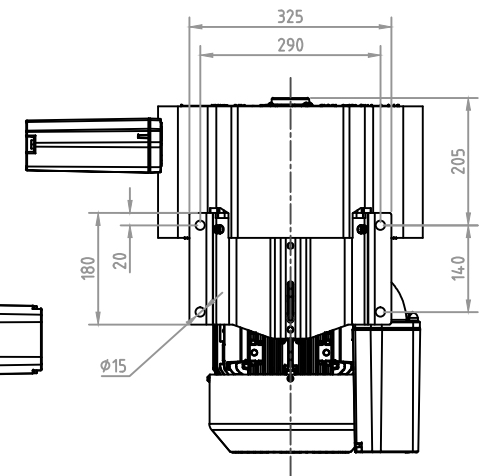

MODEL: 74E57, / 60Hz, 8.6Kw

DB CORPORATION COPYRIGHT

디비코퍼레이션
dbcpration@naver.com