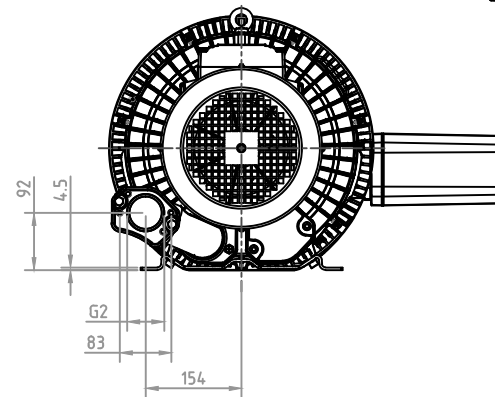

MODEL: 74E57, / 60Hz, 8.6Kw

DB CORPORATION COPYRIGHT

디비코퍼레이션
dbcpration@naver.com