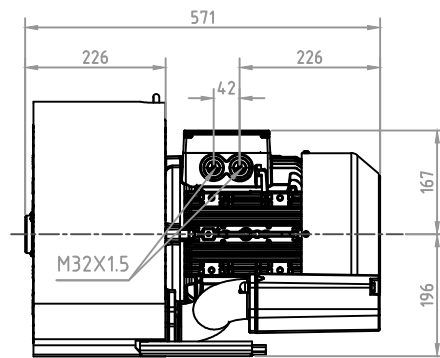

MODEL: 74E57, / 60Hz, 8.6Kw

DB CORPORATION COPYRIGHT

디비코퍼레이션
dbcpration@naver.com