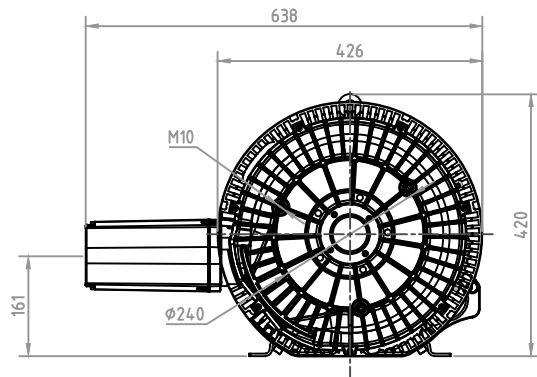

MODEL: 74E57, / 60Hz, 8.6Kw

DB CORPORATION COPYRIGHT

디비코퍼레이션
dbcpration@naver.com