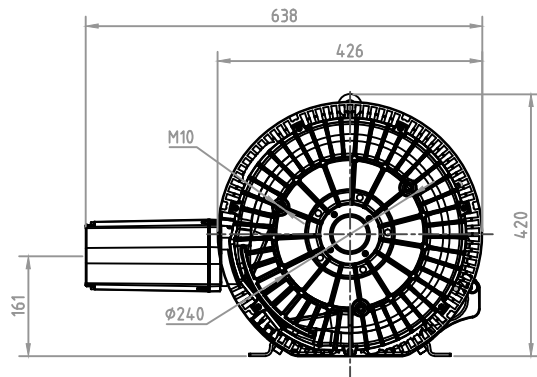

MODEL: 72E47, / 60Hz, 6.3Kw

DB CORPORATION COPYRIGHT

디비코퍼레이션
dbcpration@naver.com