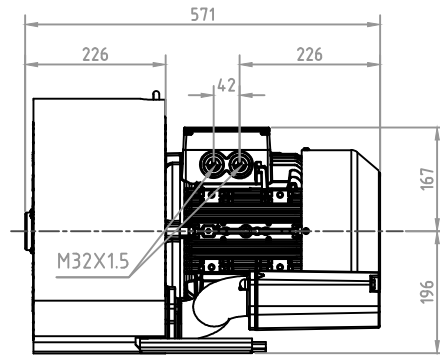

MODEL: 72E47, / 60Hz, 6.3Kw

DB CORPORATION COPYRIGHT

디비코퍼레이션
dbcpration@naver.com