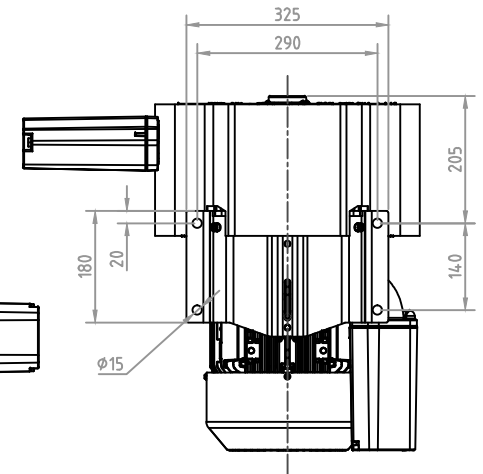

MODEL: 72E47, / 60Hz, 6.3Kw

DB CORPORATION COPYRIGHT

디비코퍼레이션
dbcpration@naver.com