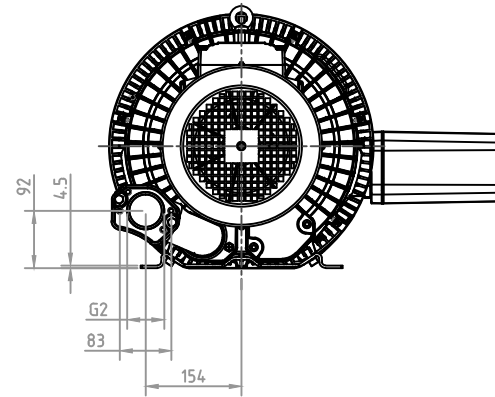

MODEL: 72E47, / 60Hz, 6.3Kw

DB CORPORATION COPYRIGHT

디비코퍼레이션
dbcpration@naver.com