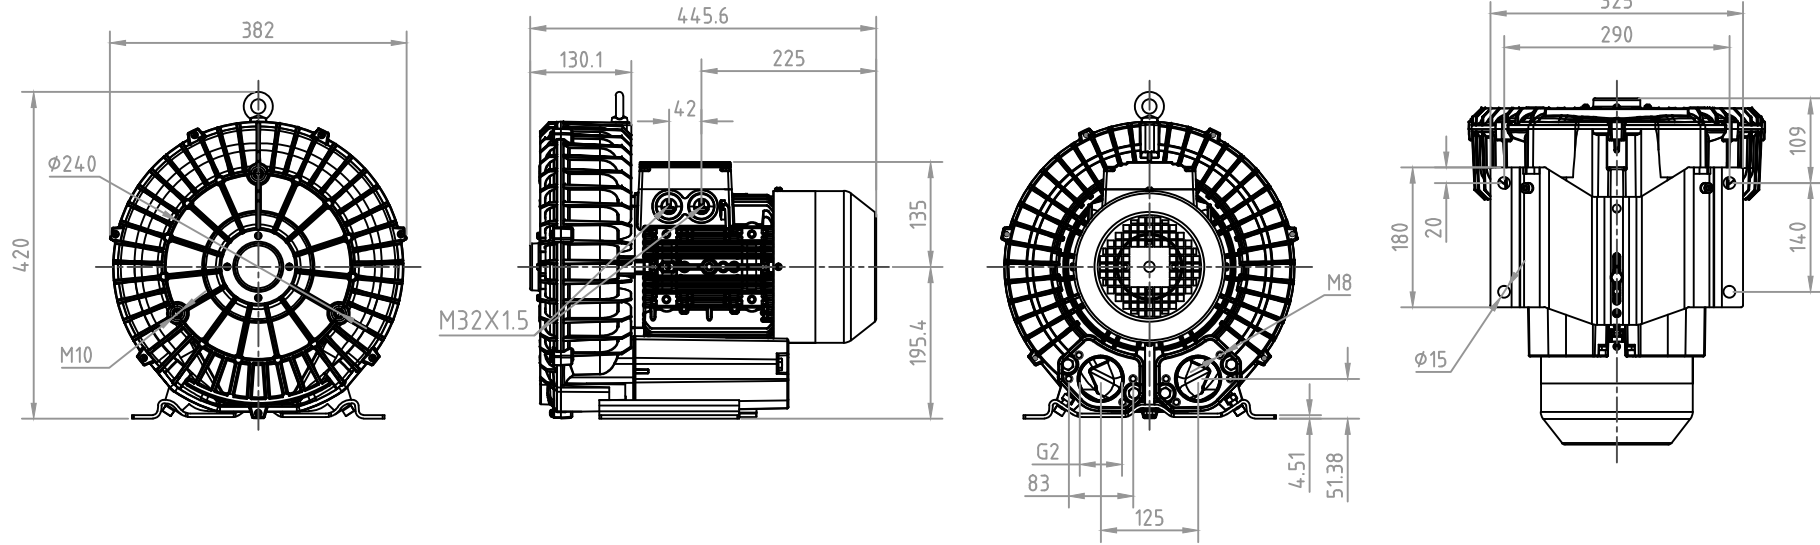

MODEL: 71E37, / 60Hz, 4.5Kw

DB CORPORATION COPYRIGHT

디비코퍼레이션  
dbcorporation@naver.com