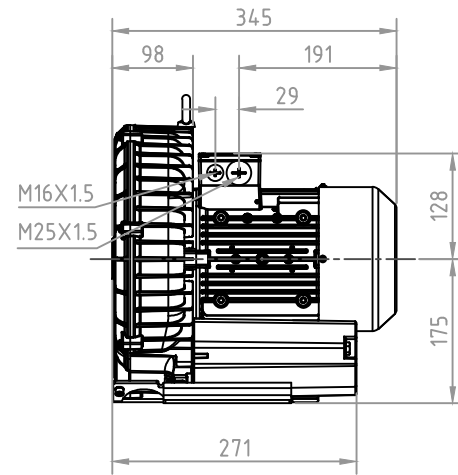

MODEL: 51S21, / 60Hz,1.75Kw

DB CORPORATION COPYRIGHT

디비코퍼레이션  
dbccorporation@naver.com