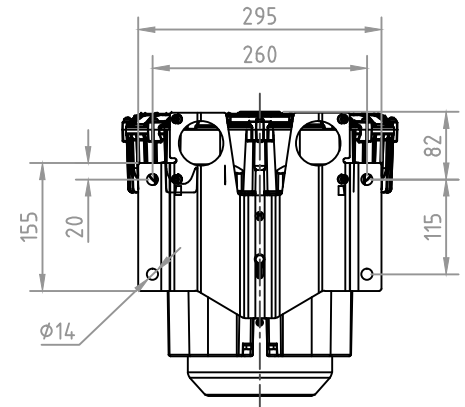

MODEL: 51S21, / 60Hz,1.75Kw

DB CORPORATION COPYRIGHT

디비코퍼레이션  
dbccorporation@naver.com