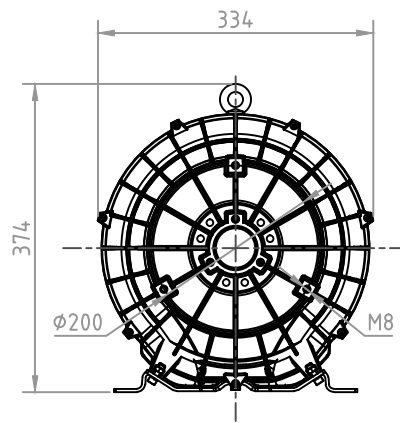

MODEL: 51S21, / 60Hz,1.75Kw

DB CORPORATION COPYRIGHT

디비코퍼레이션  
dbccorporation@naver.com