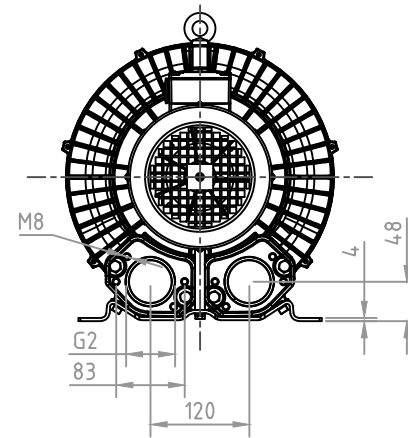

MODEL: 51S21, / 60Hz,1.75Kw

DB CORPORATION COPYRIGHT

디비코퍼레이션  
dbccorporation@naver.com