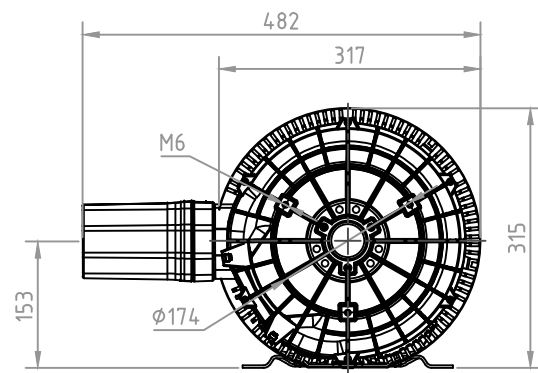

MODEL:42E36/ 60Hz, 2.05KW

DB CORPORATION COPYRIGHT

dbcorporation@naver.com