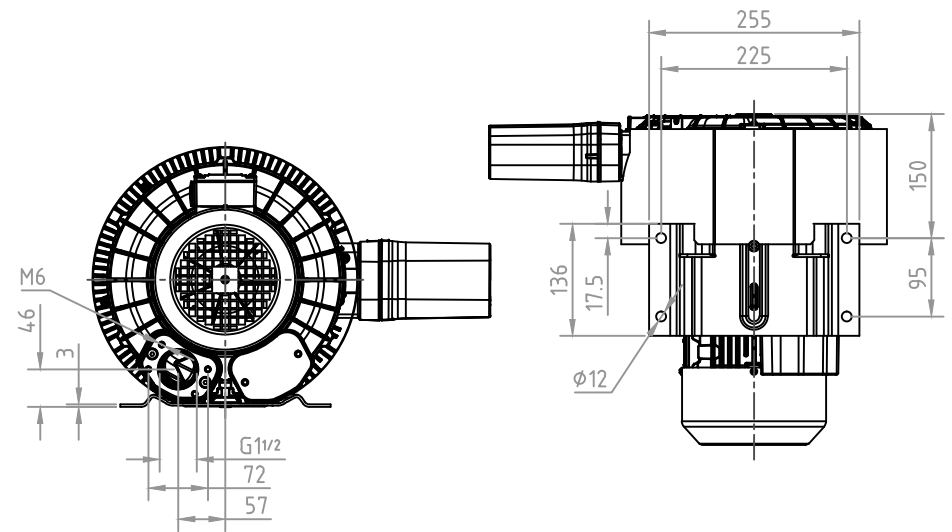

MODEL:42E36/ 60Hz, 2.05KW

DB CORPORATION COPYRIGHT

dbcorporation@naver.com