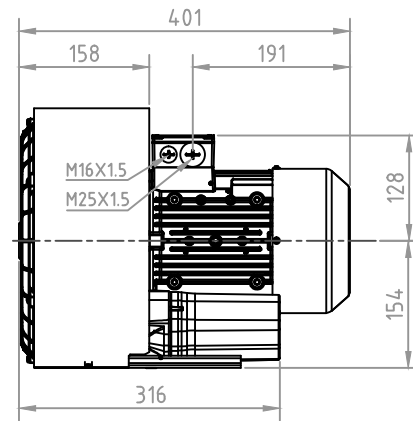

MODEL:42E36/ 60Hz, 2.05KW

DB CORPORATION COPYRIGHT

dbcorporation@naver.com