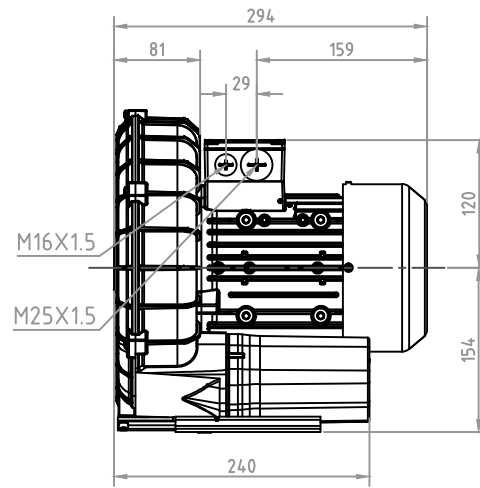

MODEL: 41E16, / 60Hz, 0.83Kw

DB CORPORATION COPYRIGHT

디비코퍼레이션
dbcorporation@naver.com