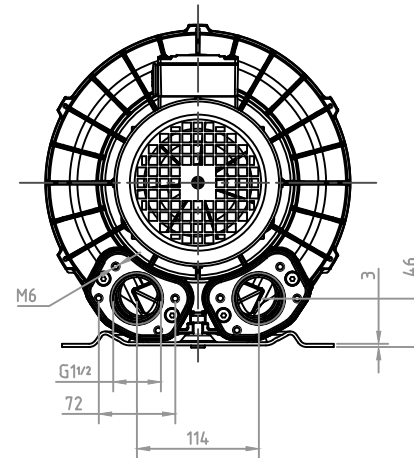

MODEL: 41E16, / 60Hz, 0.83Kw

DB CORPORATION COPYRIGHT

디비코퍼레이션
dbcorporation@naver.com