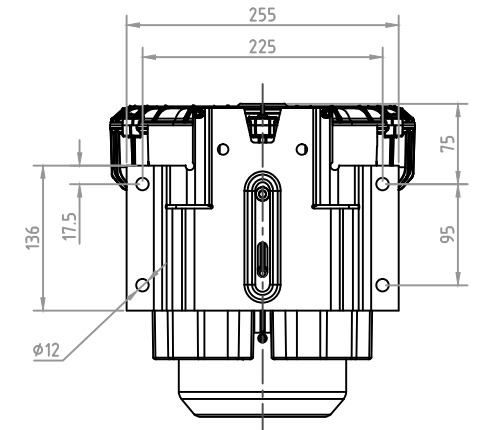

MODEL: 41E16, / 60Hz, 0.83Kw

DB CORPORATION COPYRIGHT

디비코퍼레이션
dbcorporation@naver.com