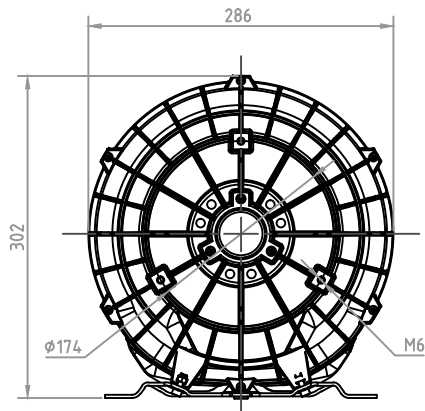

MODEL: 41E16, / 60Hz, 0.83Kw

DB CORPORATION COPYRIGHT

디비코퍼레이션
dbcorporation@naver.com