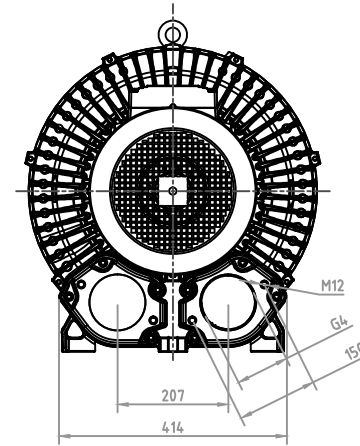

MODEL: 93E37, / 60Hz, 21.3Kw

DB CORPORATION COPYRIGHT

视
图

디비코퍼레이션
dbcpration@naver.com