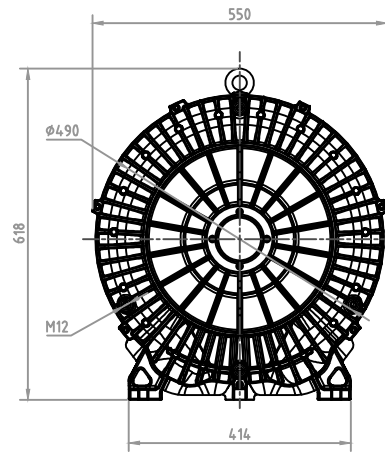

MODEL: 93E37, / 60Hz, 21.3Kw

DB CORPORATION COPYRIGHT

视
图

디비코퍼레이션
dbcpration@naver.com