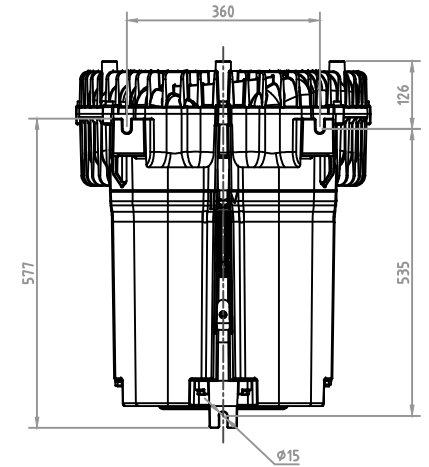

MODEL: 93E37, / 60Hz, 21.3Kw

DB CORPORATION COPYRIGHT

视
图

디비코퍼레이션
dbcpration@naver.com