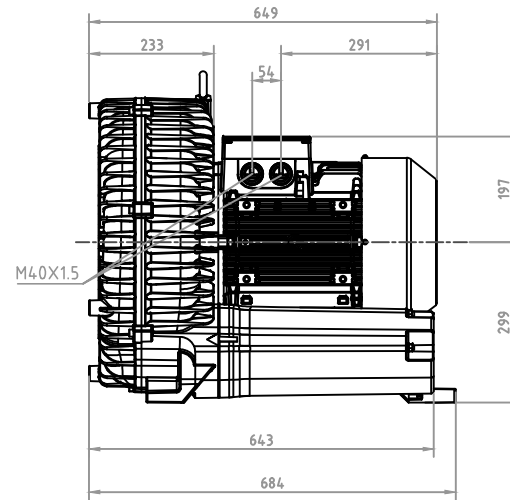

MODEL: 93E37, / 60Hz, 21.3Kw

DB CORPORATION COPYRIGHT

视
图

디비코퍼레이션
dbcpration@naver.com