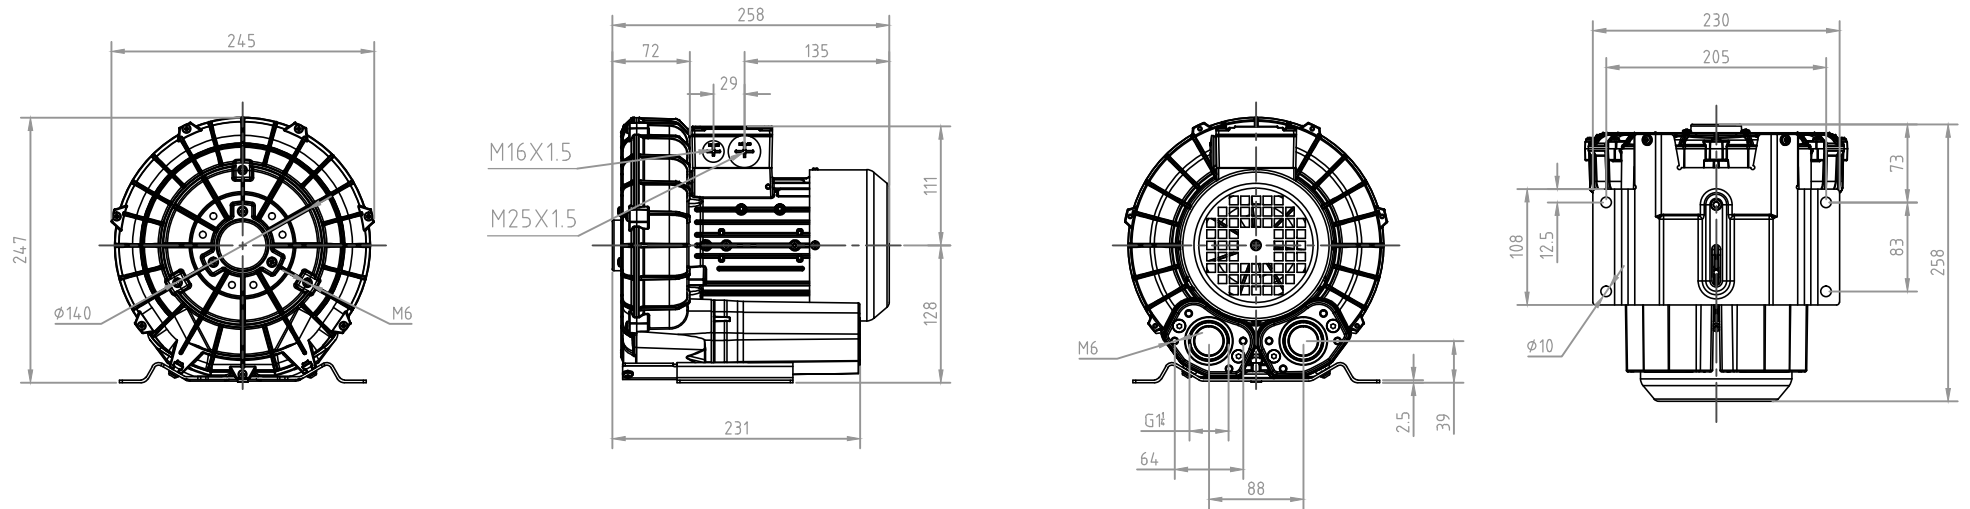

MODEL: EB-21S11, / 60Hz, 0.5Kw

DB CORPORATION COPYRIGHT		
	디비코퍼레이션 dbcorporation@naver.com	