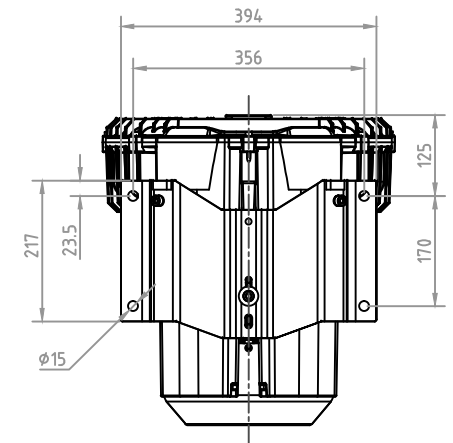

MODEL: 81E17, / 60Hz, 6.3Kw

DB CORPORATION COPYRIGHT

디비코퍼레이션  
dbcpration@naver.com