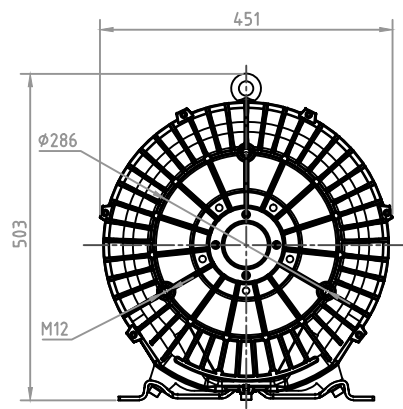

MODEL: 81E17, / 60Hz, 6.3Kw

DB CORPORATION COPYRIGHT

디비코퍼레이션  
dbcpration@naver.com