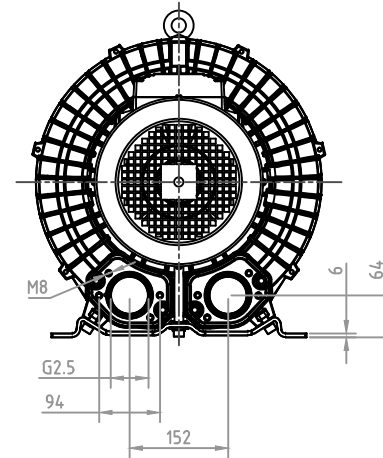

MODEL: 81E17, / 60Hz, 6.3Kw

DB CORPORATION COPYRIGHT

디비코퍼레이션  
dbcpration@naver.com