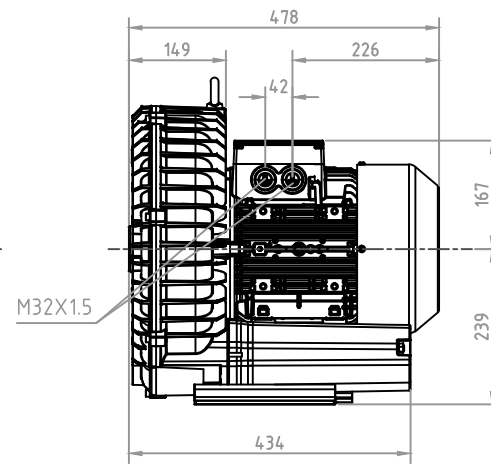

MODEL: 81E17, / 60Hz, 6.3Kw

DB CORPORATION COPYRIGHT

디비코퍼레이션  
dbcpration@naver.com