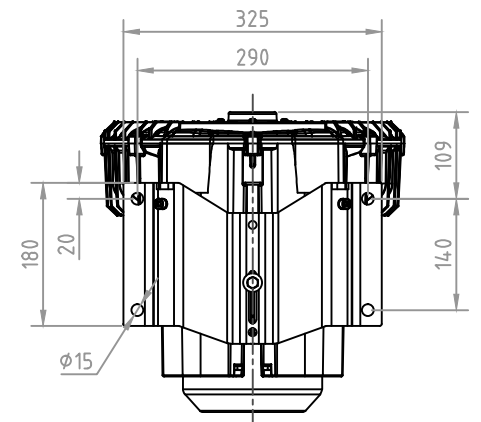

MODEL: 71E16, / 60Hz, 2.55Kw

DB CORPORATION COPYRIGHT

디비코퍼레이션
dbcorporation@naver.com