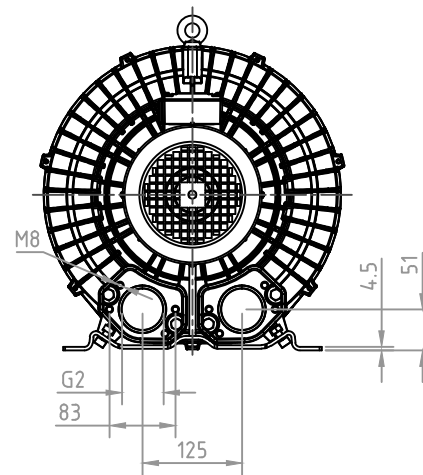

MODEL: 71E16, / 60Hz, 2.55Kw

DB CORPORATION COPYRIGHT

디비코퍼레이션
dbcorporation@naver.com