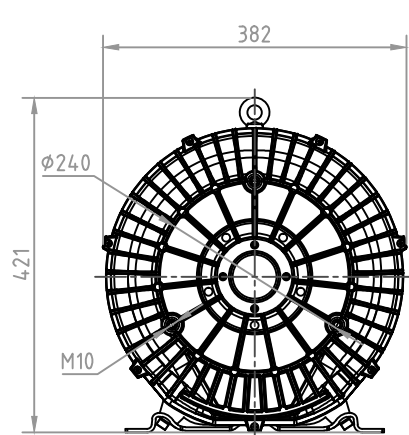

MODEL: 71E16, / 60Hz, 2.55Kw

DB CORPORATION COPYRIGHT

디비코퍼레이션
dbcorporation@naver.com