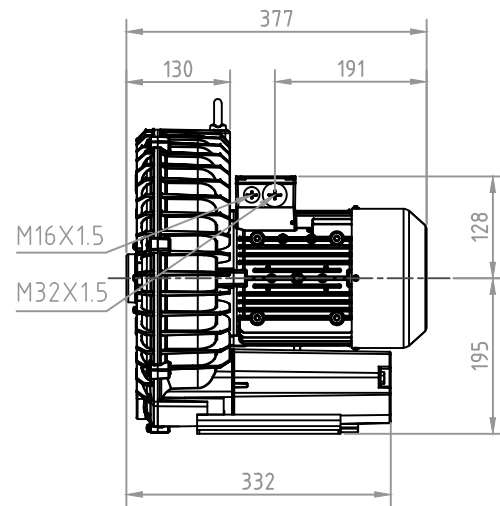

MODEL: 71E16, / 60Hz, 2.55Kw

DB CORPORATION COPYRIGHT

디비코퍼레이션
dbcorporation@naver.com