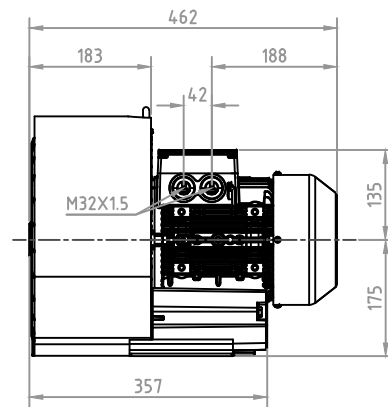

MODEL: 52E46, / 60Hz, 3.45Kw

DB CORPORATION COPYRIGHT

디비코퍼레이션
dbcpration@naver.com