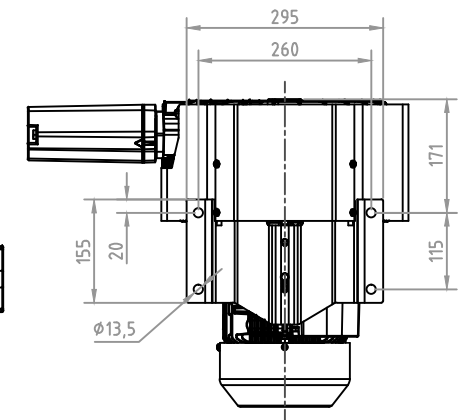

MODEL: 52E46, / 60Hz, 3.45Kw

DB CORPORATION COPYRIGHT

디비코퍼레이션
dbcpration@naver.com