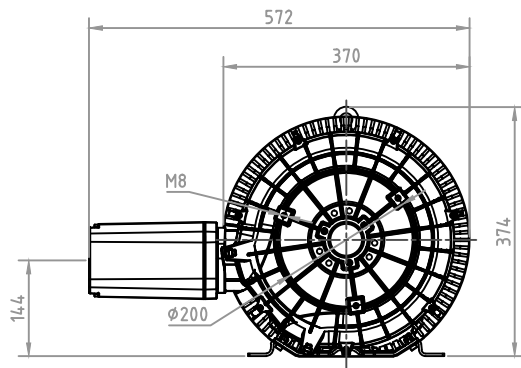

MODEL: 52E46, / 60Hz, 3.45Kw

DB CORPORATION COPYRIGHT

디비코퍼레이션
dbcpration@naver.com