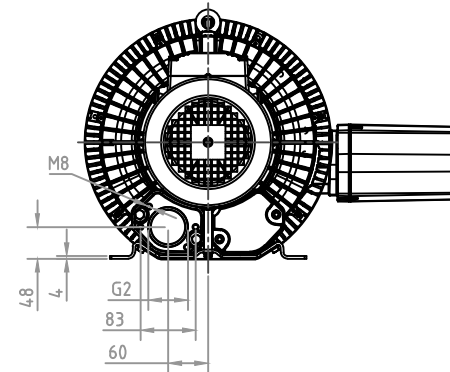

MODEL: 52E46, / 60Hz, 3.45Kw

DB CORPORATION COPYRIGHT

디비코퍼레이션
dbcpration@naver.com