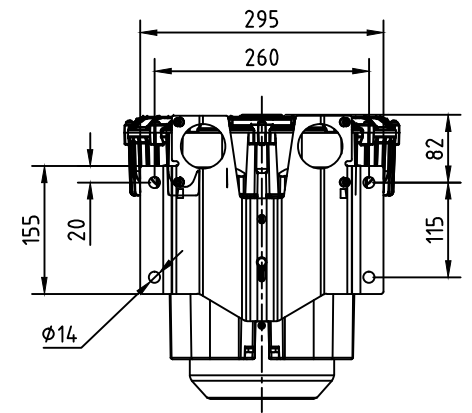

MODEL: 51E26 / 60Hz, 2.05Kw

DB CORPORATION COPYRIGHT

dbcpration@naver.com