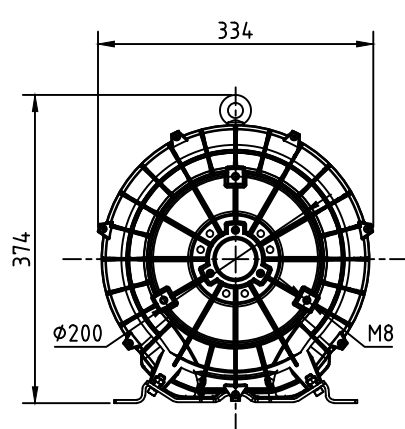

MODEL: 51E26 / 60Hz, 2.05Kw

DB CORPORATION COPYRIGHT

dbcpration@naver.com