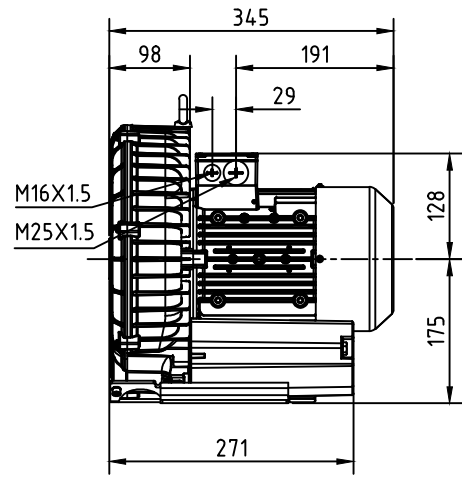

MODEL: 51E26 / 60Hz, 2.05Kw

DB CORPORATION COPYRIGHT

dbcpration@naver.com