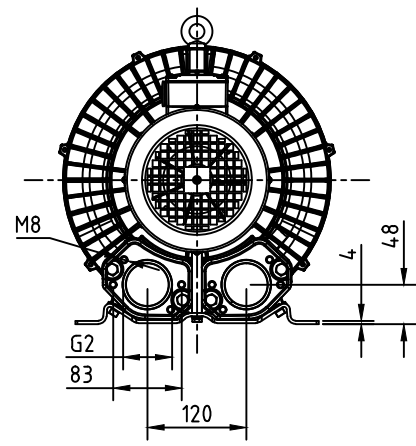

MODEL: 51E26 / 60Hz, 2.05Kw

DB CORPORATION COPYRIGHT

dbcpration@naver.com