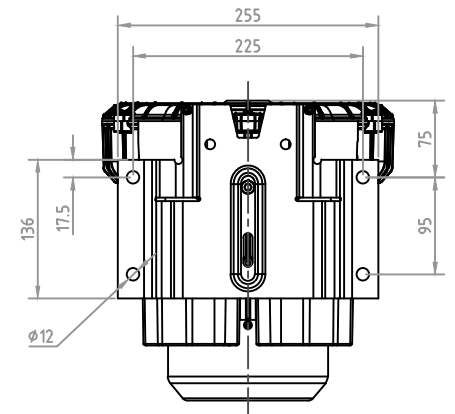

MODEL: EB-41S11, / 60Hz, 0.95Kw

DB CORPORATION COPYRIGHT

디비코퍼레이션  
dbccorporation@naver.com