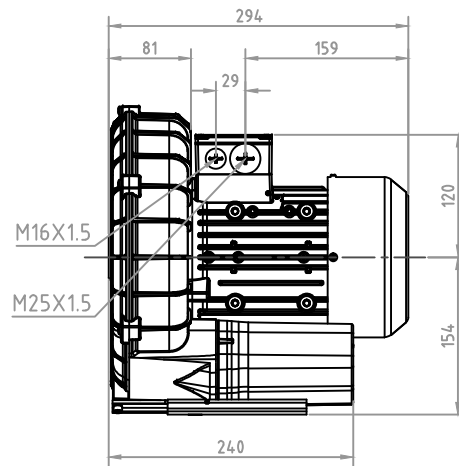

MODEL: EB-41S11, / 60Hz, 0.95Kw

DB CORPORATION COPYRIGHT

디비코퍼레이션  
dbccorporation@naver.com