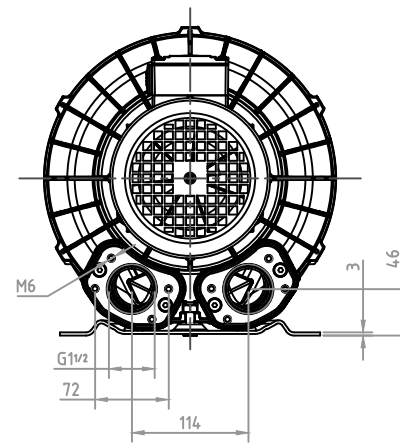

MODEL: EB-41S11, / 60Hz, 0.95Kw

DB CORPORATION COPYRIGHT

디비코퍼레이션  
dbccorporation@naver.com