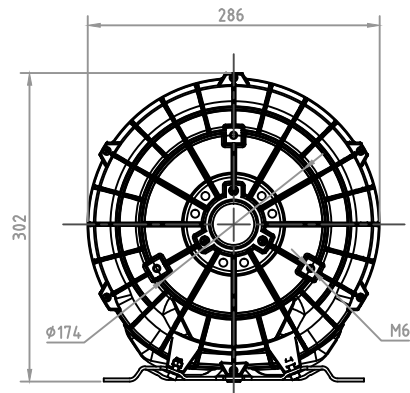

MODEL: EB-41S11, / 60Hz, 0.95Kw

DB CORPORATION COPYRIGHT

디비코퍼레이션  
dbccorporation@naver.com